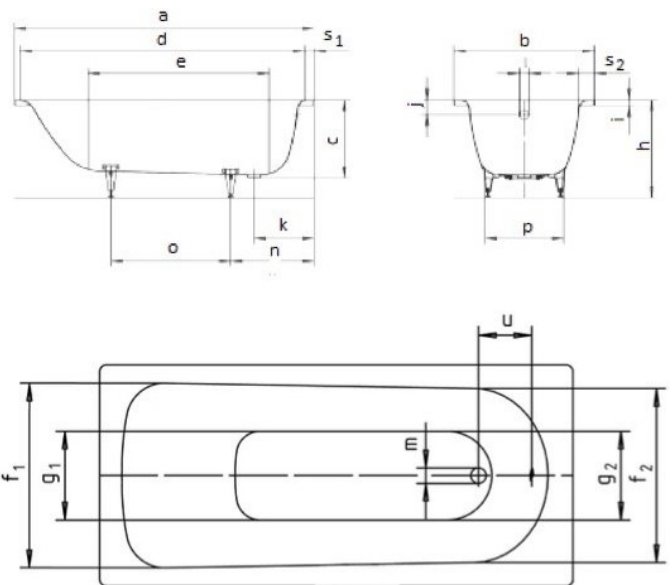

K U Y S E N
ENTERPRISES, INC.

Brand : KALDEWEI, Germany
 Name : EUROWA inlay tub
 Item Code : 1198 3001 0001
 Designer :
 Color / Finish: White
 Dimensions : Overall (LxWxH in cm)
 170 x 70 x 39

Product info:

- One-seater bathtub with waste hole at foot end
- Classic four-cornered model
- Made of steel enamel 2.3 mm
- Water volume : 86 litres
- Bath waste shown in image is not included
- With ant-slip

Add-ons

- 1 x KF0413 waste and overflow set
- 1 x KPSG.00000.02 drain pipe with overflow
- 2 x M30050G rubber seal

Model No.		312
External length	a	1700
External width	b	700
Depth	c	390
Internal length (top)	d	1530
Internal length (bottom)	e	1150
Internal width (top)	f ₁ ; f ₂	550; 530
Internal width (bottom)	g ₁ ; g ₂	390; 350
Height with feet	h	515-535
Height of rim	i	32
Distance top edge to centre of overflow hole	j	63
Distance bath edge to centre of drain hole	k	310
Diameter of overflow hole	l	52
Diameter of drain hole	m	52
Distance between centre holes	u	212